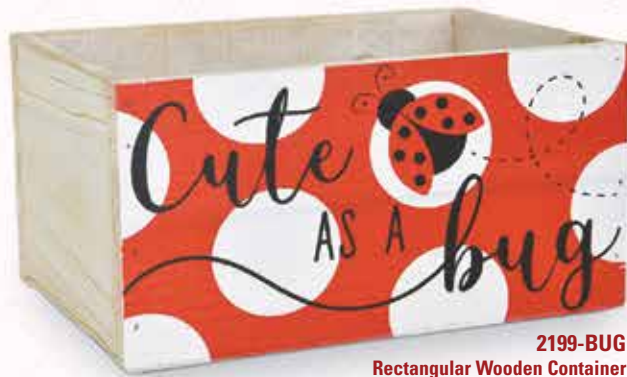

19091
Two Assorted Wooden Cubes
 • White wash finish
 • 4.25" x 4.25" x 5"
 12/\$3.99 ea. 4/\$4.69 ea.

1557-BUG
Wooden Cube
 • 4.25" opening x 5" tall
 • Plastic liner included
 12/\$3.99 ea.
 4/\$4.49 ea.